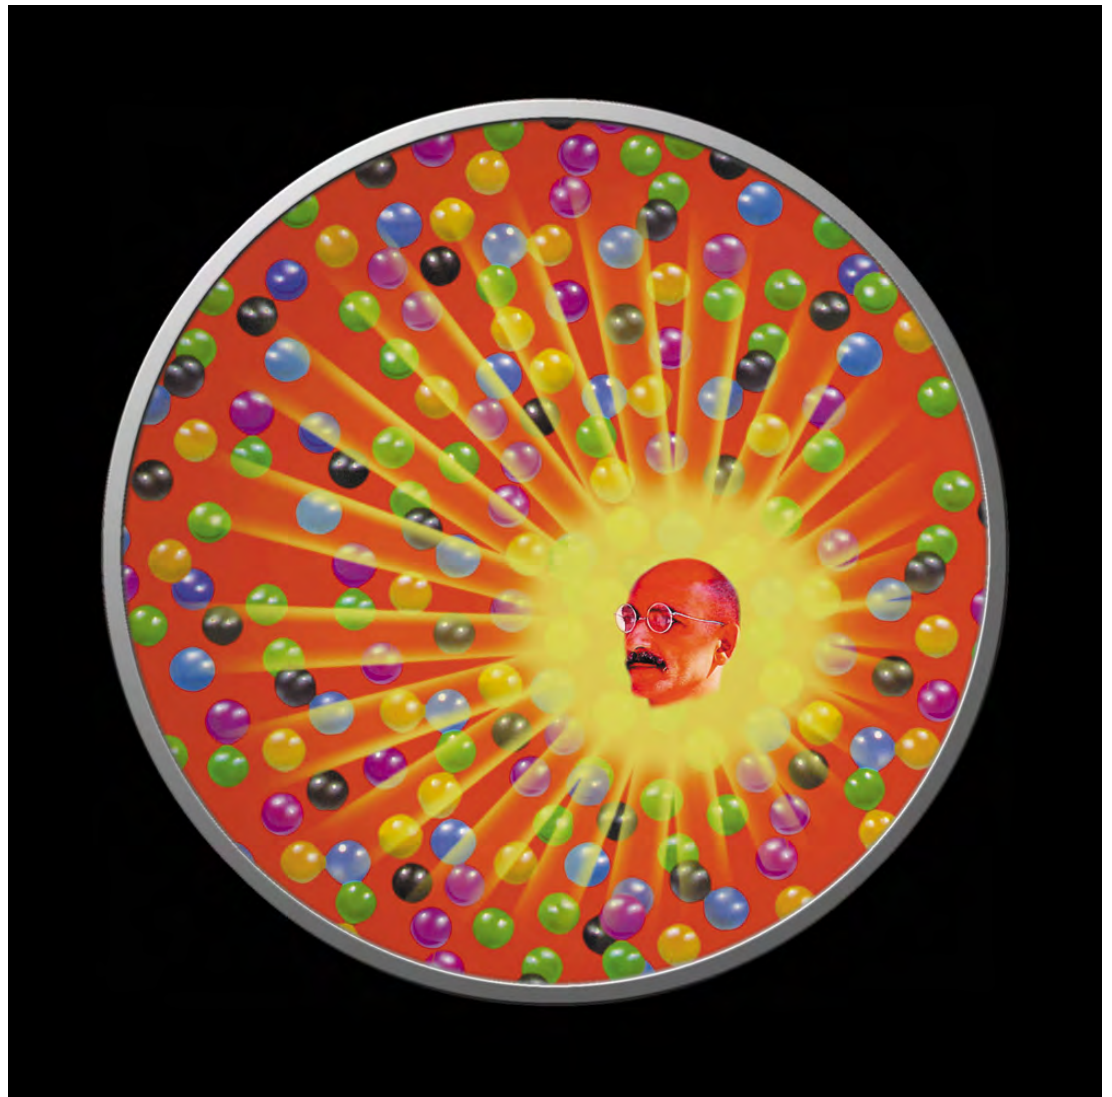

Iftikhar Dadi & Elizabeth Dadi *Epic Ecologies*

Iftikhar Dadi & Elizabeth Dadi
Karkadé, Efflorescence
(2013)

Neon, bulbs, aluminium, mixed media
Edition of 3 + 1AP

122 x 122 x 30.5cm

Iftikhar Dadi & Elizabeth Dadi
Mokran, Efflorescence
(2013)

C-Print, Diasec
Edition of 5 + 2AP

50.8 x 63.5cm

Iftikhar Dadi & Elizabeth Dadi
Empress Of China, They Made History
(1999 - 2010s)

Metal, plexiglass, LED, Duratrans
print, circular light box
Edition of 5

48.26cm diameter

Iftikhar Dadi & Elizabeth Dadi
Gandhi, They Made History
(1999 - 2010s)

Metal, plexiglass, LED, Duratrans
print, circular light box
Edition of 5

48.26cm diameter

Iftikhar Dadi & Elizabeth Dadi
Genghis Khan, They Made History
(1999 - 2010s)

Metal, plexiglass, LED, Duratrans
print, circular light box
Edition of 5

48.26cm diameter