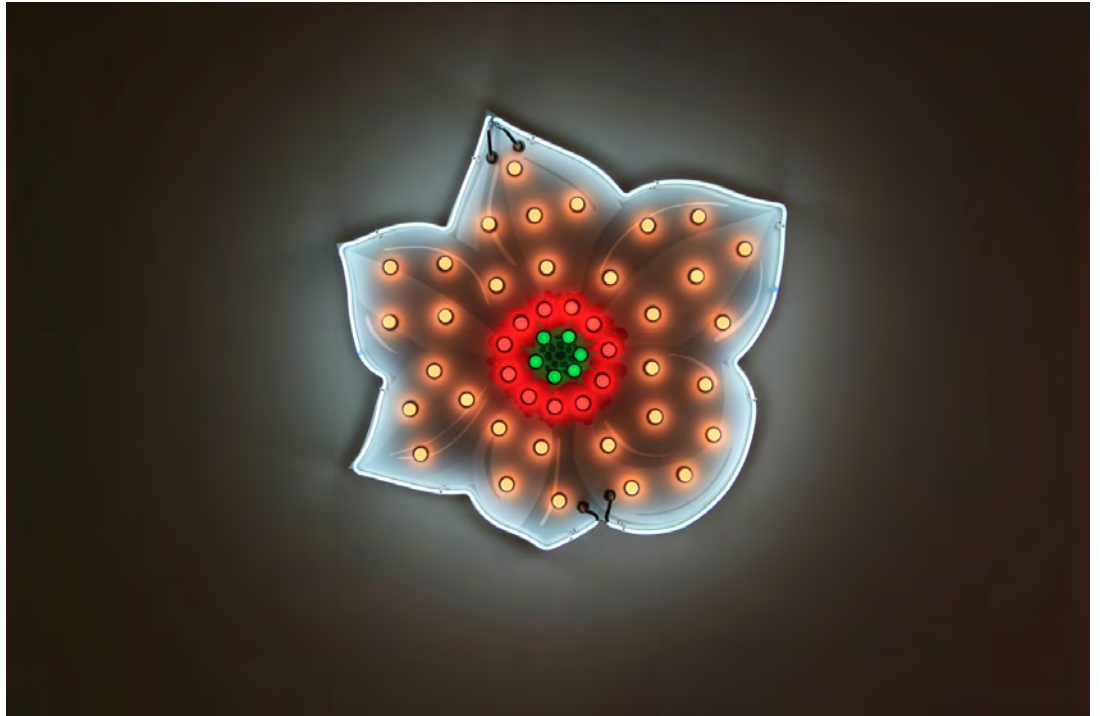

Iftikhar Dadi & Elizabeth Dadi
Mokran, Efflorescence
(2013)

Neon, bulbs, aluminium, mixed media
Edition of 3 + 1AP

122 x 122 x 30.5cm