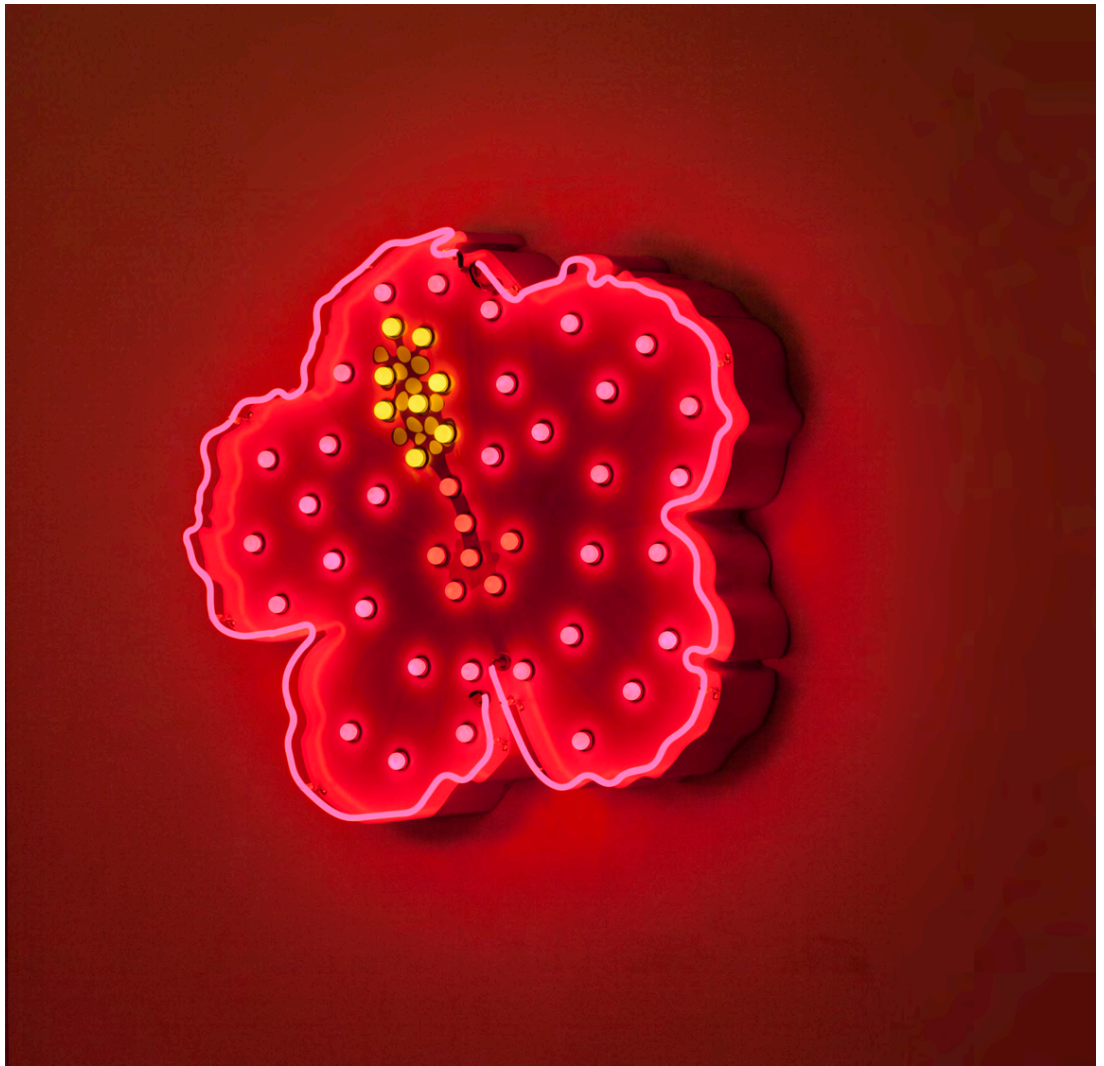

Iftikhar Dadi & Elizabeth Dadi *Epic Ecologies*

Iftikhar Dadi & Elizabeth Dadi
Karkadé, Efflorescence
(2013)

Neon, bulbs, aluminium, mixed media
Edition of 3 + 1AP

122 x 122 x 30.5cm

Iftikhar Dadi & Elizabeth Dadi
Mokran, Efflorescence
(2013)